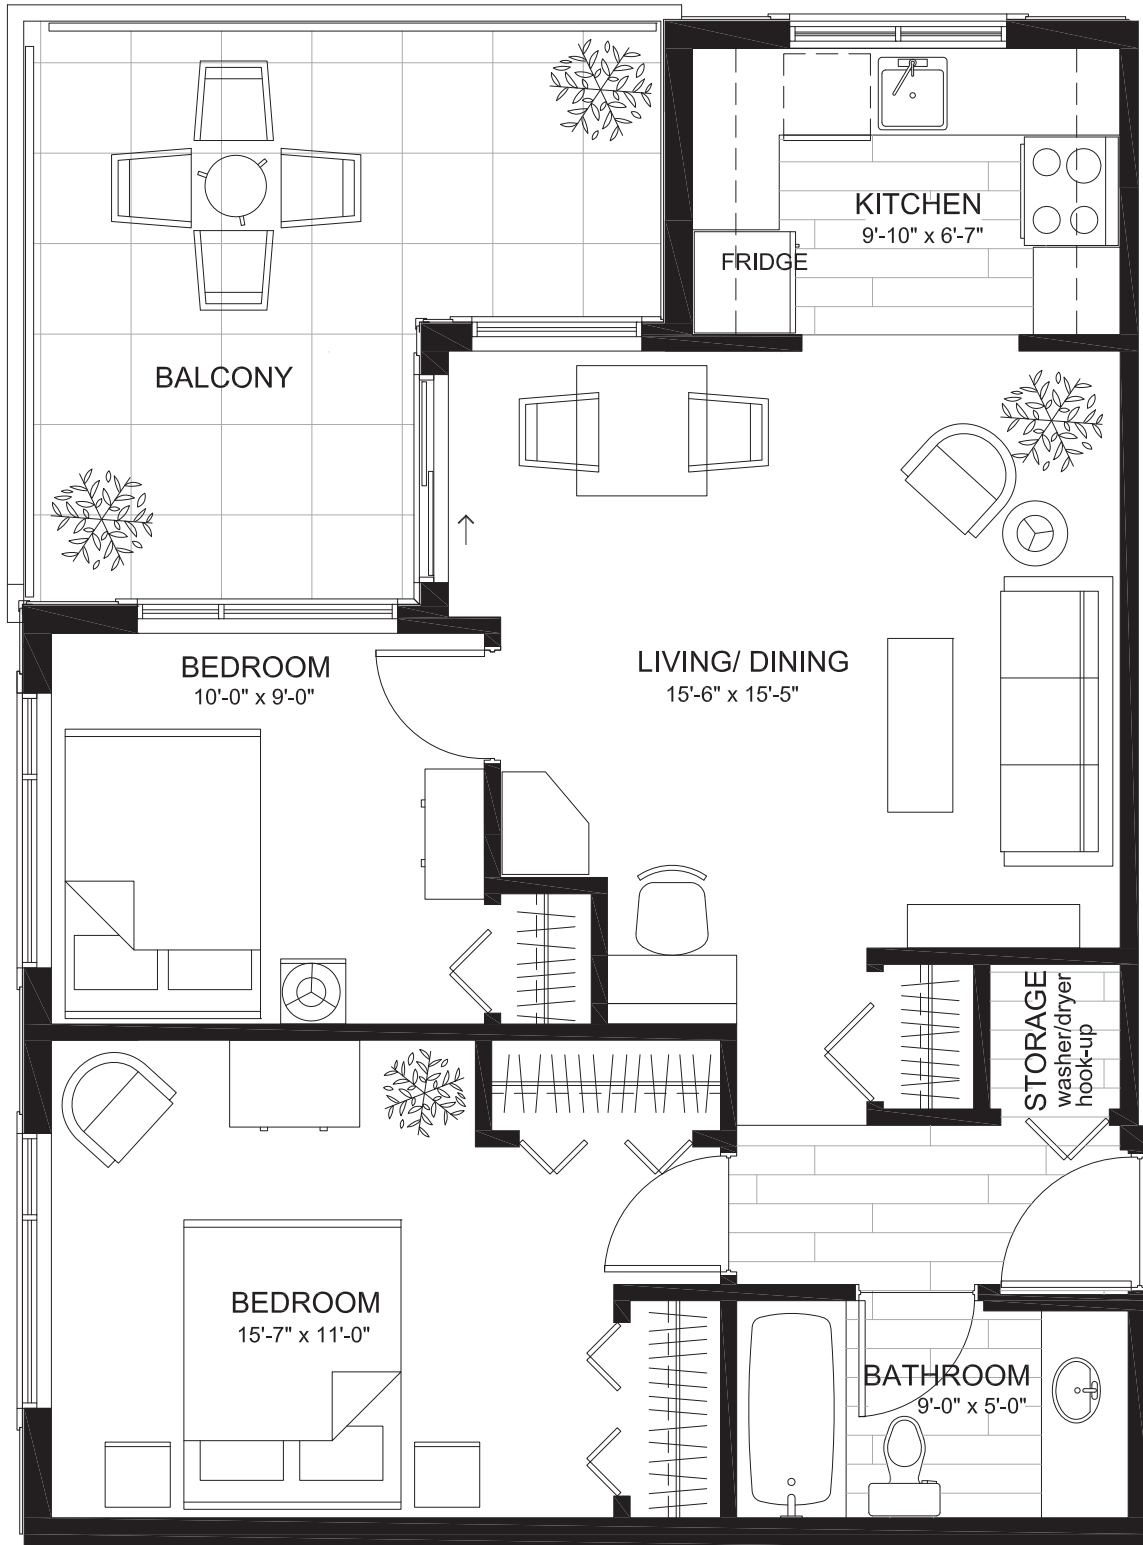

Arbourside Court

RETIREMENT SUITES WITH SERVICES

TWO BEDROOM SUITE AREA: 735 SQUARE FEET
FINAL LAYOUT & DIMENSION MAY VARY *NOT TO SCALE *FURNITURE NIC