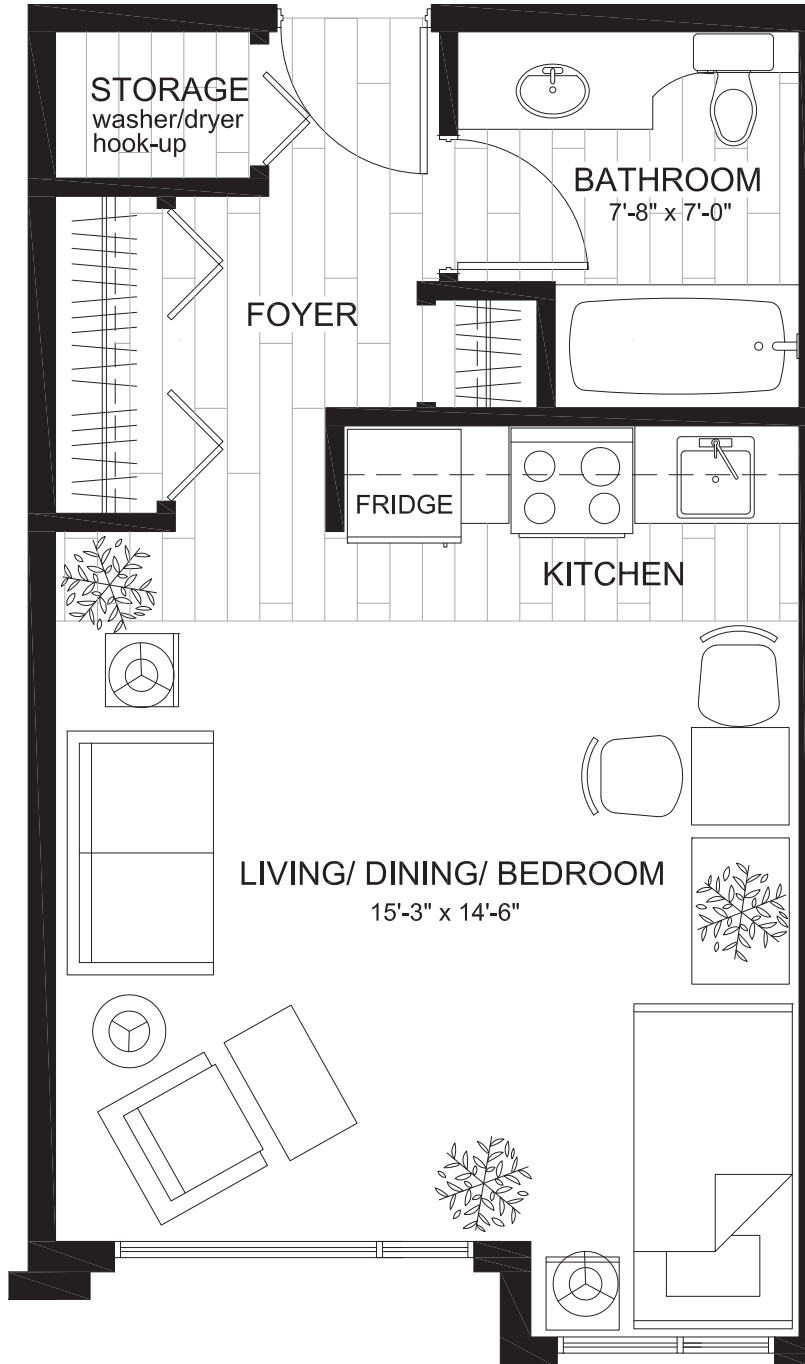

Arbourside Court

RETIREMENT SUITES WITH SERVICES

STUDIO SUITE

AREA: APPROX. 400 SQUARE FEET

FINAL LAYOUT & DIMENSION MAY VARY *NOT TO SCALE *FURNITURE NIC