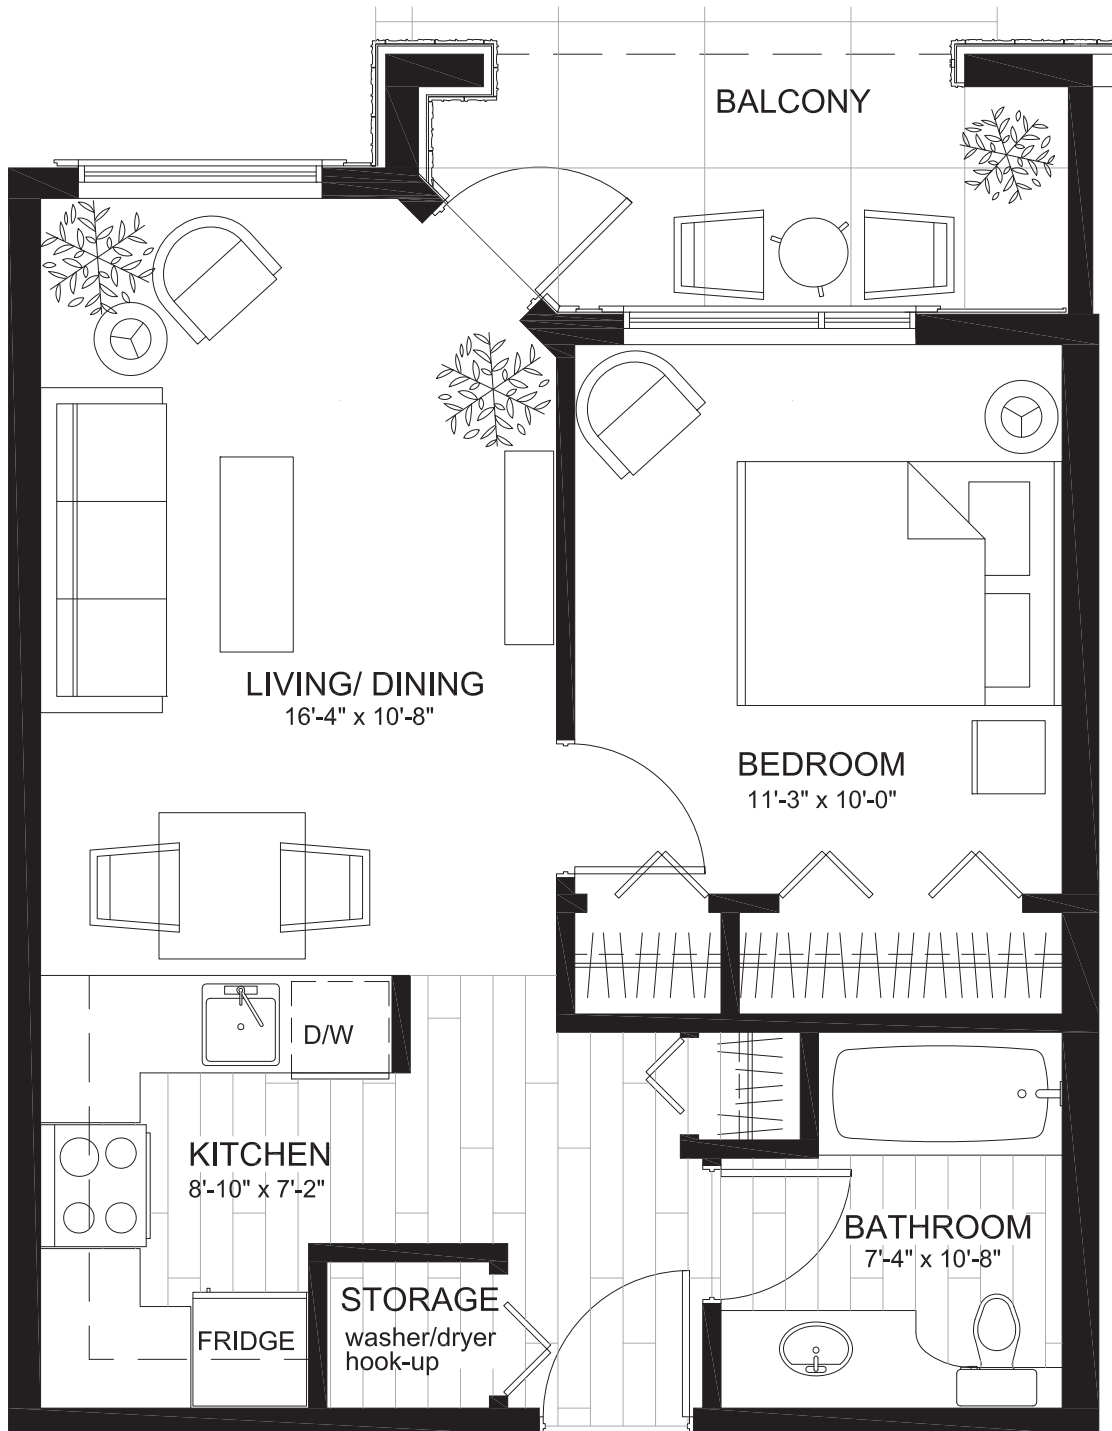

Arbourside Court

RETIREMENT SUITES WITH SERVICES

ONE BEDROOM SUITE

AREA: 525 TO 539 SQUARE FEET

FINAL LAYOUT & DIMENSION MAY VARY * NOT TO SCALE * FURNITURE NOT INCLUDED